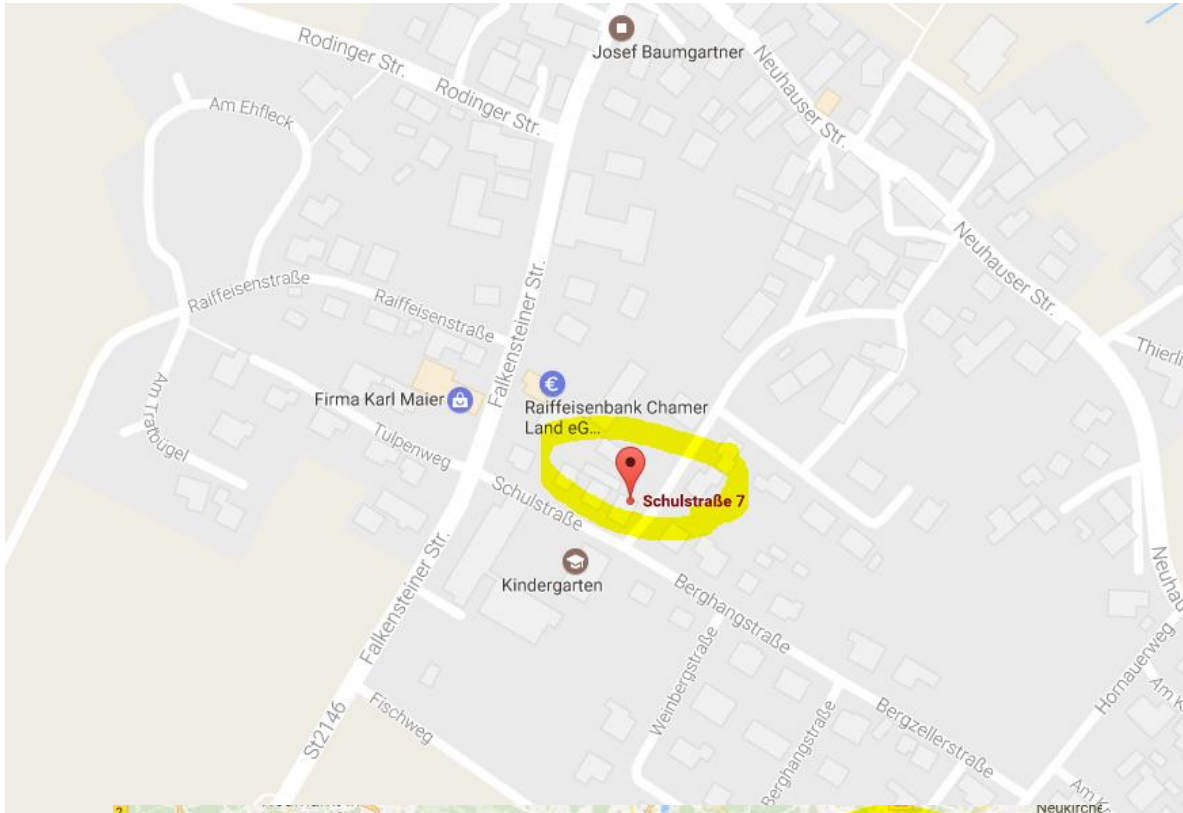

OSHUKAI GERMANY

OSHUKAI OKINAWA SHORIN RYU KARATEDO - OSHUKAI OKINAWA KOBUDO
WORLD OSHUKAI FEDERATION

Training location in 93489 Schorndorf/Bavaria