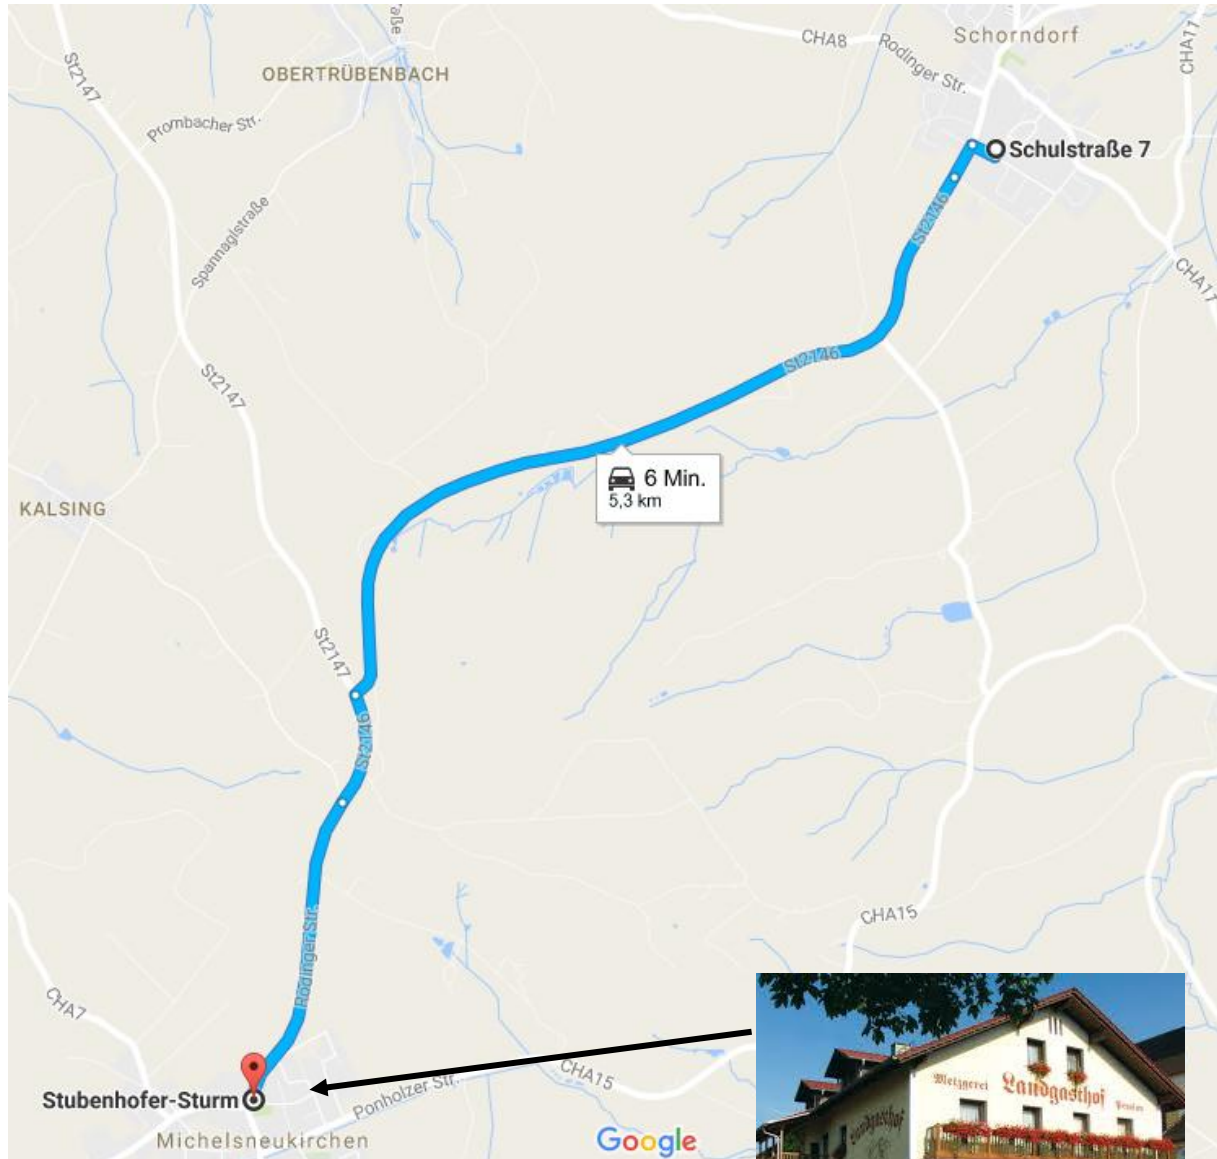

OSHUKAI GERMANY

OSHUKAI OKINAWA SHORIN RYU KARATEDO - OSHUKAI OKINAWA KOBUDO
WORLD OSHUKAI FEDERATION

Training location in 93489 Schorndorf/Bavaria

OSHUKAI GERMANY

OSHUKAI OKINAWA SHORIN RYU KARATEDO - OSHUKAI OKINAWA KOBUDO
WORLD OSHUKAI FEDERATION

Hotel & Restaurant location in Michelsneukirchen (6 km from Schorndorf)

Transport from and to the Hotel will be provided.