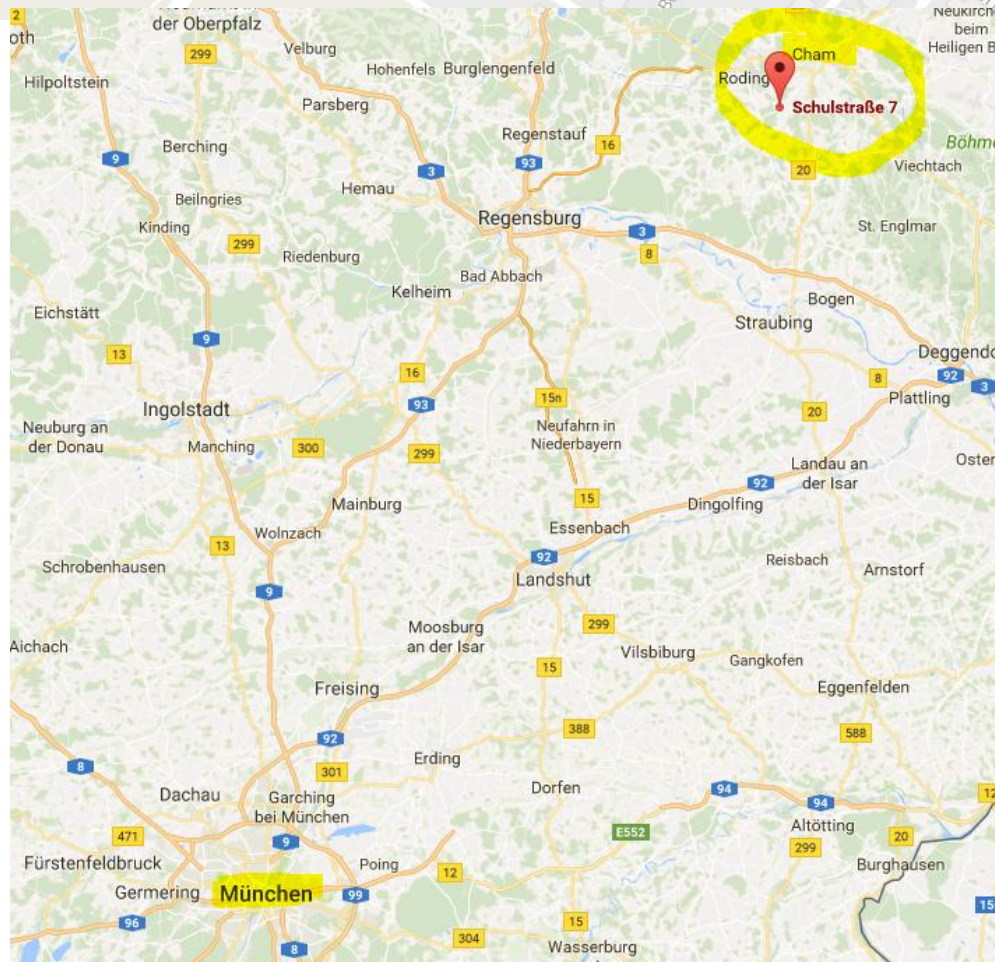

OSHUKAI GERMANY

OSHUKAI OKINAWA SHORIN RYU KARATEDO - OSHUKAI OKINAWA KOBUDO
WORLD OSHUKAI FEDERATION

Training location in 93489 Schorndorf/Bavaria